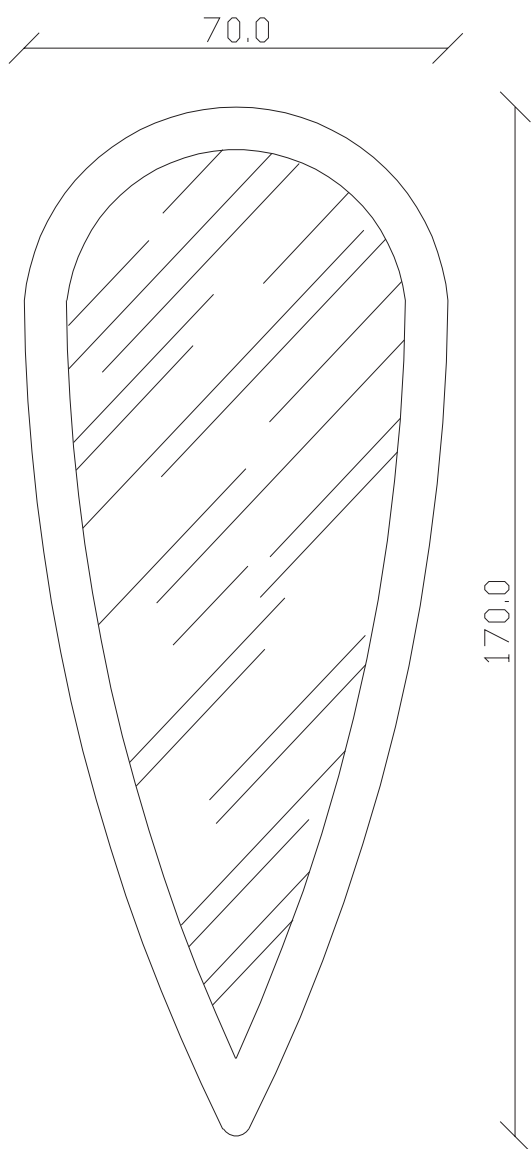

art. A162

H 170 L 70 cm

SPECCHIO VISTA FRONTALE / front view mirror

SPECCHIO VISTA RETRO / rear view mirror