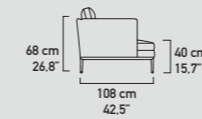

Art. DPFT212 DX/SX
L/W 212 H 96 P/D 96
W 83.5" H 37.8" D 37.8"

Art. DPFT232 DX/SX
L/W 232 H 96 P/D 96
W 91.3" H 37.8" D 37.8"

Elemento angolare destro o sinistro.
Left or right corner element.

Art. DPFA176 DX/SX
L/W 176 H 96 P/D 96
W 69.3" H 37.8" D 37.8"

Art. DPDF268 DX/SX
L/W 268 H 96 P/D 96
W 105.5" H 37.8" D 37.8"

Elemento destro o sinistro.
Left or right element.

Art. DPFE160 DX/SX
L/W 160 H 96 P/D 96
W 63" H 37.8" D 37.8"

Art. DPFE184 DX/SX
L/W 184 H 96 P/D 96
W 72.4" H 37.8" D 37.8"

Chaise longue.

Art. DPDF96 DX/SX
L/W 96 H 96 P/D 164
W 37.8" H 37.8" D 64.6"

Pouff. Ottoman.

Art. PPF70
L/W 70 H 40 P/D 46
W 27.6" H 15.7" D 18.1"

Art. PPF46
L/W 46 H 40 P/D 46
W 18.1" H 15.7" D 18.1"

Art. PPF92
L/W 92 H 40 P/D 92
W 36.2" H 15.7" D 36.2"

PORTOFINO XL / TECHNICAL SHEETS

Divano.
Sofa.

Art. DPFXL192
L/W 192 H 96 P/D 108
W 75.6" H 37.8" D 42.5"

Art. DPFXL 216
L/W 216 H 96 P/D 108
W 85" H 37.8" D 42.5"

Art. DPFXL 272
L/W 272 H 96 P/D 108
W 107" H 37.8" D 42.5"