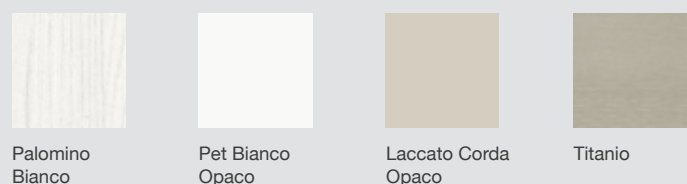

Dynamic shape Soft colour-inclined solid and void volume variations.
 Finesse and design from the kitchen to the living room.

Composizione Diagonale 03 _ Basi e colonne in Palomino Bianco, pensili in Pet Bianco Opaco, elementi a giorno in metallo laccato Corda Opaco. Sistema apertura con gola scavata più maniglia Diagonale in finitura Titanio, zoccolo in finitura Titanio. Top e schienale Bianco neve. The Diagonale 03_ Composition comes in Palomino Bianco base units and tall units, wall units in Pet Bianco Opaco and open elements in Corda Opaco lacquered metal. Hollow groove opening system plus Diagonal handle with Titanio finishing and plinth with Titanio finishing. Bianco Neve top and back panel.