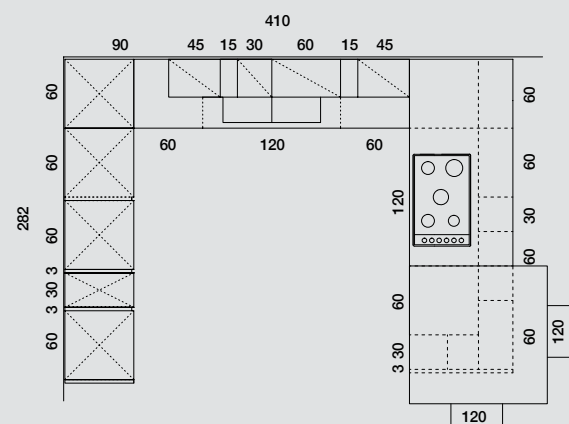

COMPOSITION
D₁₂
DIAGONAL

LA PUREZZA DEL BIANCO
LACCATO IN UN
ACCOSTAMENTO
INEDITO: LACCATO
LUCIDO E OPACO.

The purity of the white colour in an innovative combination:
glossy and matt lacquered finishing.

Composizione Diagonal 12. **Basi** in Pet Bianco Opaco, **colonne** e **piano Snack** in Rovere Nodato, **pensili** nelle finiture Pet Bianco Opaco e Lucido con inserimento di **vani a giorno** in metallo laccato Peltro. **Sistema apertura** gola scavata finitura Titanio. **The Diagonal 12.** **Composition** comes in Pet Bianco Opaco **base units** whereas the **tall units** and **Snack top** come in Rovere Nodato, the wall units in Pet Bianco Opaco and Lucido finishing versions with insertion of lacquered Peltro **open compartments**. Titanio finishing Hollow groove **opening system**.