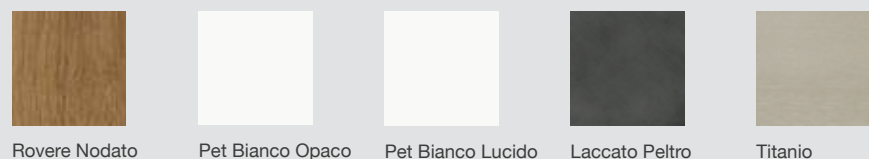

COMPOSITION
D₁₂
DIAGONAL

LA PUREZZA DEL BIANCO
LACCATO IN UN
ACCOSTAMENTO
INEDITO: LACCATO
LUCIDO E OPACO.

The purity of the white colour in an innovative combination:
glossy and matt lacquered finishing.

Composizione Diagonal 12. **Basi** in Pet Bianco Opaco, **colonne** e **piano Snack** in Rovere Nodato, **pensili** nelle finiture Pet Bianco Opaco e Lucido con inserimento di **vani a giorno** in metallo laccato Peltro. **Sistema apertura** gola scavata finitura Titanio. **The Diagonal 12.** **Composition** comes in Pet Bianco Opaco **base units** whereas the **tall units** and **Snack top** come in Rovere Nodato, the wall units in Pet Bianco Opaco and Lucido finishing versions with insertion of lacquered Peltro **open compartments**. Titanio finishing Hollow groove **opening system**.

Rovere Nodato   Pet Bianco Opaco   Pet Bianco Lucido   Laccato Peltro   Titanio