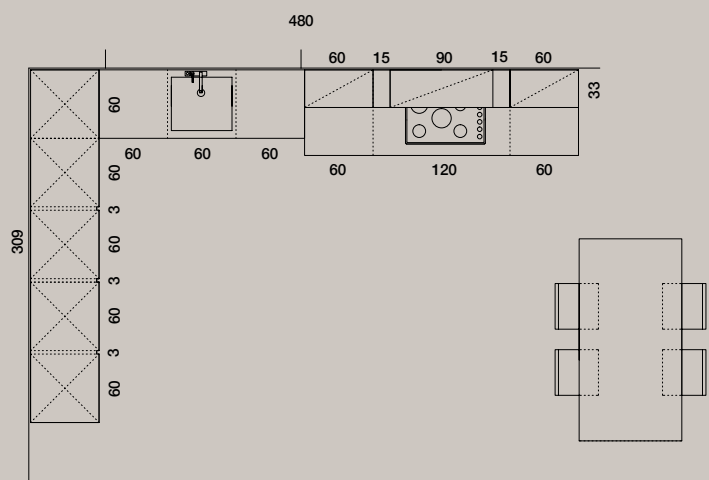

COMPOSITION
D08
DIAGONAL

UN'ESTETICA
D'ALTRI TEMPI
INCONTRA
DESIGN E
FUNZIONALITÀ.

Beauty from the yester years blends with design and functionality.

Composizione Diagonal 08. Colonne, basi e pensili in Palomino Noce e Pet Bianco Lucido. Top in Fenix Grigio Efeso. Gola e zoccolo in Titanio. Tavolo e panche in Palomino Noce con struttura in finitura Peltro. **The Diagonal 08 Composition** comes with Palomino Noce and Pet Bianco Lucido tall units, base units and wall units. Fenix Grigio Efeso top. Titanium groove and plinth. Palomino Noce table and benches with Peltro finishing structure.